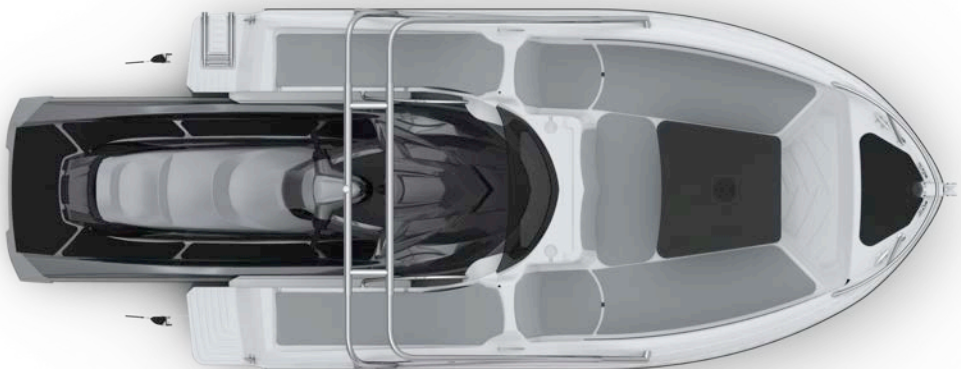

FULL WAKE

BLACK HULL

BACKSTEP
STORAGE

WAKE TOWER

BIMINI

WAKE RACK

SILVER SOUND
SYSTEM
BLUETOOTH

TABLE SUNDED

NAVIGATION
LIGHTS

WAKE

YELLOW
HULL

WAKE
TOWER

WAKE
RACK

SUNDECK

WHITE HULL

2018
STICKER

TABLE
SUNDECK