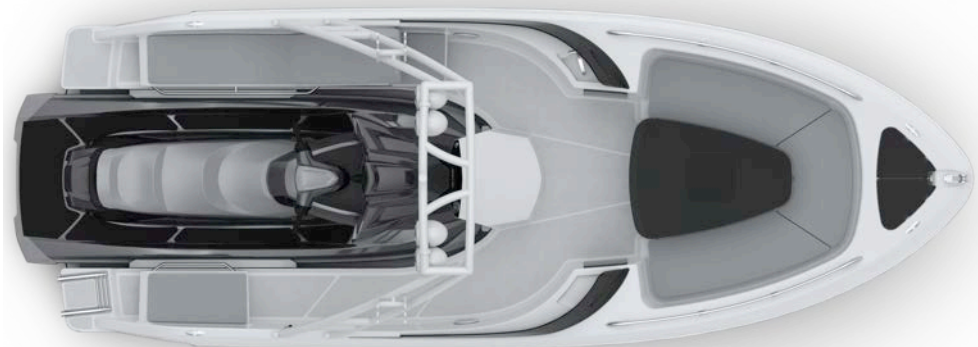

SEALVER se réserve le droit de modifier et/ou de supprimer sans préavis les caractéristiques et tarifs de ses modèles - Vendu départ usine SANGUINET

SEALVER has the right to change and/or remove features and prices of its products without prior notice.